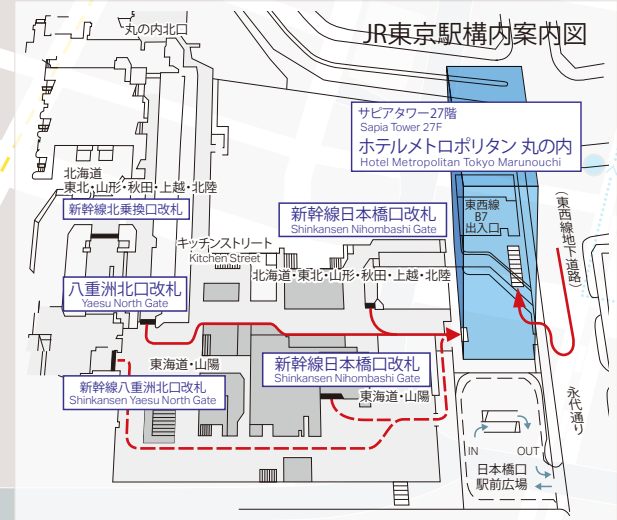

LOCATION MAP

HOTEL METROPOLITAN TOKYO MARUOUCHI JR-EAST

HOTEL METROPOLITAN TOKYO MARUOUCHI
ホテルメトロポリタン 丸の内
東京都千代田区丸の内1-7-12 サビアタワー27~34F
03-3211-2233

- Legend for the map including symbols for Marunouchi Shuttle Route, Otemachi Shuttle Route, Metro Link, Bus Stop, Elevator to the subway, and Convenience Store.